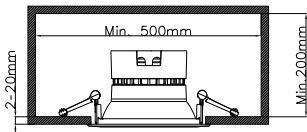

GreenSpace Downlight G4

Initial Performance (IEC Compliant)

Luminous flux tolerance	+/-10%
Initial input power	16 W
Power consumption tolerance	+/-10%

Application Conditions

Ambient temperature range	-20 to +40 °C
---------------------------	---------------

Dimensional drawing

Dimension 灯具尺寸	A (mm)	B (mm)
DN290B 1xDLED / ALU	95 / 99	Φ 122
DN291B 1xDLED / ALU	105 / 109	Φ 167
DN292B 1xDLED / ALU	114 / 118	Φ 218
DN293B 1xDLED / ALU	114 / 118	Φ 218

Dimension 灯具尺寸	A (mm)	B (mm)
DN290B 1xDLED / ALU	95 / 99	Φ 122
DN291B 1xDLED / ALU	105 / 109	Φ 167
DN292B 1xDLED / ALU	114 / 118	Φ 218
DN293B 1xDLED / ALU	114 / 118	Φ 218