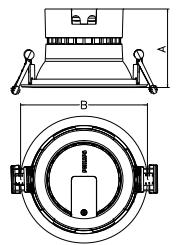

Product Data

Full product code	911401566121
-------------------	--------------

Order product name	DN292B 1xDLED-3000 PSU WH
Order code	911401566121
Numerator - Quantity Per Pack	1
Numerator - Packs per outer box	12
Material Nr. (12NC)	911401566121
Net Weight (Piece)	0.500 kg

Dimensional drawing

Dimension 灯具尺寸	A (mm)	B (mm)
DN290B 1xDLED / ALU	95 / 99	Φ 122
DN291B 1xDLED / ALU	105 / 109	Φ 167
DN292B 1xDLED / ALU	114 / 118	Φ 218
DN293B 1xDLED / ALU	114 / 118	Φ 218

Dimension 灯具尺寸	A (mm)	B (mm)
DN290B 1xDLED / ALU	95 / 99	Φ 122
DN291B 1xDLED / ALU	105 / 109	Φ 167
DN292B 1xDLED / ALU	114 / 118	Φ 218
DN293B 1xDLED / ALU	114 / 118	Φ 218