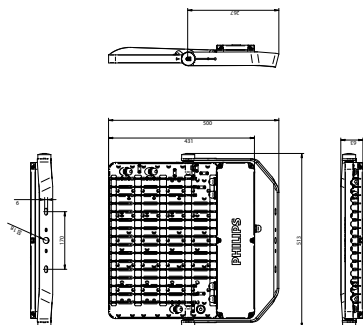

Tempo LED Floodlight

Dimensional drawing

Tempo LED Floodlight BVP162/163